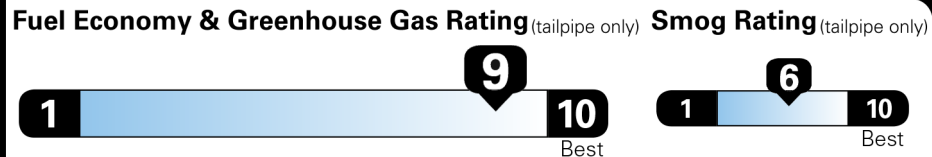

BASE MANUFACTURER'S SUGGESTED RETAIL PRICE \$47,200.00

OPTIONAL EQUIPMENT

FE	50 State Emissions	
CY	Weather Package:	375.00
	- Heated Steering Wheel	
	- Windshield De-Icer	
	- Rain Sensing Windshield Wipers	
DA	XSE Plug-In Hybrid Driver Assist Package:	1,170.00
	- Toggle-type Shift-by-Wire System	
	- Advanced Park	
	- Head-Up Display	
	- Steering Wheel Mounted Paddle Shifters	
EJ	JBL w/ 9-Speakers incl/Subwoofer & Amp	620.00
PC	Premium Paint	475.00
SR	Panoramic Moonroof Package:	700.00
	- Power Tilt/Slide Panoramic Moonroof	
	- Digital Rearview Mirror w/ Homelink	
TX	Two-Tone Exterior Paint	500.00
63.	All Weather Floor Liners	199.00
3J.	Blackout Emblem Overlays	65.00
R5.	Cargo Liner	140.00
MF.	Mudguards	160.00
BM.	Body Side Moldings	260.00

Not Original - Copy

Created: 2026-04-25 19:51:56 (UTC)

For Full Product Details, Please Visit Toyota.com/RAV4PlugInHybrid
 Full Tank of Gas

EPA DOT Fuel Economy and Environment

Plug-In Hybrid Vehicle Electricity-Gasoline

Fuel Economy Small SUVs range from 14 to 125 MPGe. The best vehicle rates 146 MPGe.

You save \$3,750
 in fuel costs over 5 years compared to the average new vehicle.

Annual fuel Cost
\$950

This vehicle emits 54 grams CO₂ per mile. The best emits 0 grams per mile (tailpipe only). Producing and distributing fuel and electricity also create emissions; learn more at fuel economy.gov.