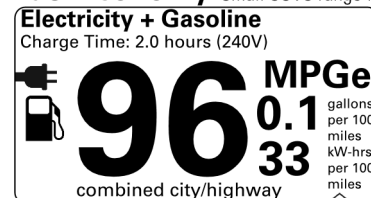

This vehicle has not been rated by the government for overall vehicle score, frontal crash, side crash or rollover risk.

Star ratings range from 1 to 5 stars (★★★★★) with 5 being the highest.
 Source: National Highway Traffic Safety Administration (NHTSA)
www.safercar.gov or 1-888-327-4236

BASE MANUFACTURER'S SUGGESTED RETAIL PRICE \$47,200.00

OPTIONAL EQUIPMENT

FE	50 State Emissions	
CY	Weather Package:	375.00
	- Heated Steering Wheel	
	- Windshield De-Icer	
	- Rain Sensing Windshield Wipers	
DA	XSE Plug-In Hybrid Driver Assist Package:	1,170.00
	- Toggle-type Shift-by-Wire System	
	- Advanced Park	
	- Head-Up Display	
	- Steering Wheel Mounted Paddle Shifters	
EJ	JBL w/ 9-Speakers incl/Subwoofer & Amp	620.00
PC	Premium Paint	475.00
SR	Panoramic Moonroof Package:	700.00
	- Power Tilt/Slide Panoramic Moonroof	
	- Digital Rearview Mirror w/ Homelink	
TX	Two-Tone Exterior Paint	500.00
63.	All Weather Floor Liners	199.00
3J.	Blackout Emblem Overlays	65.00
R5.	Cargo Liner	140.00
MF.	Mudguards	160.00
BM.	Body Side Moldings	260.00

Fuel Economy Small SUVs range from 14 to 125 MPGe. The best vehicle rates 146 MPGe.

You save \$3,750
 in fuel costs over 5 years compared to the average new vehicle.

Annual fuel Cost
\$950

This vehicle emits 54 grams CO₂ per mile. The best emits 0 grams per mile (tailpipe only). Producing and distributing fuel and electricity also create emissions; learn more at fuel economy.gov.