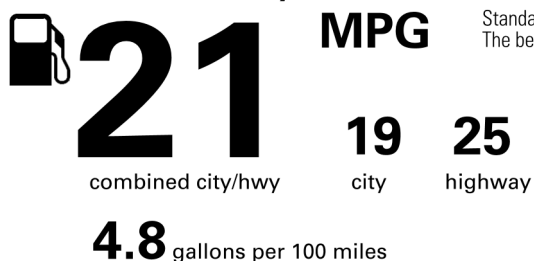

**BASE MANUFACTURER'S SUGGESTED RETAIL PRICE \$56,070.00**

**OPTIONAL EQUIPMENT**

FE	50 STATE EMISSIONS	
MR	Power Tilt/Slide Moonroof	850.00
2L	Badge- Front Illuminated Dark Chrome	285.00
43	Cargo Lights- Interior D-Pillar	375.00
63	Floor Mats- All Weather- '4Runner'	248.00
87	Multimedia Screen Protector - Glass	105.00
9V	Accessory Ready LED Lantern	160.00
R5	Cargo Tray- All Weather '4Runner'	140.00
W0	Wheels- 18" Accessory TRD Black	1,325.00

Not Original - Copy

Created: 2026-03-30 10:22:54 (UTC)

**EPA DOT Fuel Economy and Environment**

**Gasoline Vehicle**

**Fuel Economy**

**You spend \$3,250 more in fuel costs over 5 years** compared to the average new vehicle.