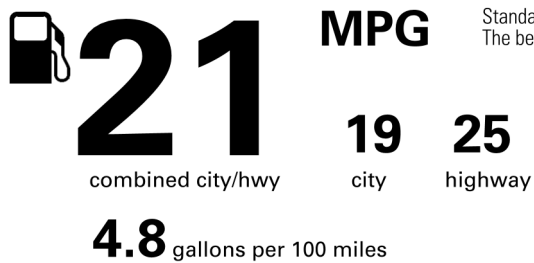

**BASE MANUFACTURER'S SUGGESTED RETAIL PRICE \$56,070.00**

**OPTIONAL EQUIPMENT**

FE	50 STATE EMISSIONS	
MR	Power Tilt/Slide Moonroof	850.00
3T.	Roof Rail Cross Bars Gloss Black	420.00
43.	Cargo Lights- Interior D-Pillar	375.00
63.	Floor Mats- All Weather- '4Runner'	248.00
87.	Multimedia Screen Protector - Glass	105.00
BM.	Bodyside Molding- Color Keyed	260.00
MF.	Mudguards- Fr +Rr Molded Black '4Runner'	175.00
R5.	Cargo Tray- All Weather '4Runner'	140.00
T4.	Badge Overlay- Front Emblem Black	65.00

Not Original - Copy

Created: 2026-04-06 10:22:59 (UTC)

**EPA DOT Fuel Economy and Environment**

**Gasoline Vehicle**

**Fuel Economy**

**You spend \$3,250 more in fuel costs over 5 years** compared to the average new vehicle.