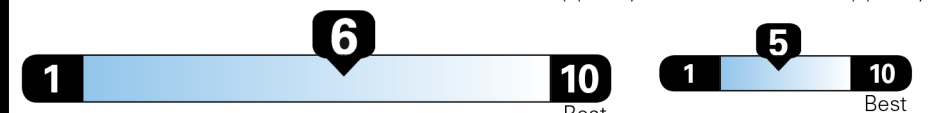

Fuel Economy & Greenhouse Gas Rating (tailpipe only) Smog Rating (tailpipe only)

This vehicle emits 276 grams CO₂ per mile. The best emits 0 grams per mile (tailpipe only). Producing and distributing fuel also create emissions; learn more at fuel economy.gov.

Actual results will vary for many reasons, including driving conditions and how you drive and maintain your vehicle. The average new vehicle gets 29 MPG and costs $8,500 to fuel over 5 years. Cost estimates are based on 15,000 miles per year at $3.30 per gallon. MPGe is miles per gasoline gallon equivalent. Vehicle emissions are a significant cause of climate change and smog.

fuel economy.gov

Calculate personalized estimates and compare vehicles

MANUFACTURER'S SUGGESTED RETAIL PRICE† $30,848.00

DELIVERY, PROCESSING AND HANDLING FEE 1,450.00

TOTAL SUGGESTED RETAIL PRICE $32,298.00

†Manufacturer's suggested retail price excludes delivery processing and handling fees, license and title fees, applicable federal, state and local taxes, and dealer and distributor options and accessories.

Delivered by Truck to: 02021
DESERT TOYOTA OF TUCSON
7150 EAST 22ND STREET
TUCSON AZ85710

TML1E1N2S0F0W0