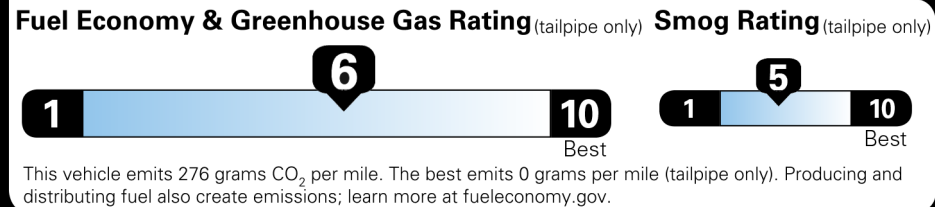

BASE MANUFACTURER'S SUGGESTED RETAIL PRICE $30,160.00

OPTIONAL EQUIPMENT		
FE	50 State Emissions	
CP	Convenience Package: Tilt & Slide Moonroof, Power Liftgate	1,250.00
2T	All Weather Floor/Cargo Liners	309.00
3T	Cross Bars	330.00
3Y	Rear Bumper Protector	89.00
BM	Body Side Molding	260.00
MF	Mudguards	160.00

GOVERNMENT 5-STAR SAFETY RATINGS

Overall Vehicle Score Not Rated

Based on the combined ratings of frontal, side and rollover. Should ONLY be compared to other vehicles of similar size and weight.

Frontal Crash Driver Passenger ★★★★★

Based on the risk of injury in a frontal impact. Should ONLY be compared to other vehicles of similar size and weight.

Side Crash Front seat Rear seat ★★★★★

Based on the risk of injury in a side impact.

Rollover Not Rated

Based on the risk of rollover in a single-vehicle crash.

Star ratings range from 1 to 5 stars (★★★★★) with 5 being the highest.
Source: National Highway Traffic Safety Administration (NHTSA)
www.safercar.gov or 1-888-327-4236

EPA DOT Fuel Economy and Environment

Gasoline Vehicle

Fuel Economy
32 MPG Small SUVs range from 14 to 125 MPG. The best vehicle rates 146 MPGe.
31 33
combined city/hwy city highway
3.1 gallons per 100 miles

You save $750
in fuel costs over 5 years compared to the average new vehicle.

Annual fuel cost
$1,550

Actual results will vary for many reasons, including driving conditions and how you drive and maintain your vehicle. The average new vehicle gets 29 MPG and costs $8,500 to fuel over 5 years. Cost estimates are based on 15,000 miles per year at $3.30 per gallon. MPGe is miles per gasoline gallon equivalent. Vehicle emissions are a significant cause of climate change and smog.

fuel economy.gov
Calculate personalized estimates and compare vehicles

MANUFACTURER'S SUGGESTED RETAIL PRICE[†]	$32,558.00
DELIVERY, PROCESSING AND HANDLING FEE	1,595.00
TOTAL SUGGESTED RETAIL PRICE	$34,153.00

[†]Manufacturer's suggested retail price excludes delivery processing and handling fees, license and title fees, applicable federal, state and local taxes, and dealer and distributor options and accessories.

Delivered by Truck to: 02021
DESERT TOYOTA OF TUCSON
7150 EAST 22ND STREET
TUCSON AZ85710

TML1E1N2S0F0W0