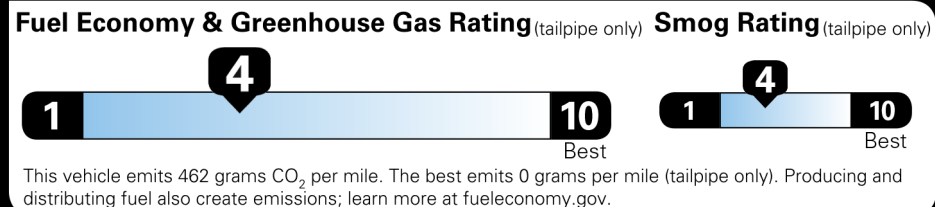

For Full Product Details:
Please Visit Toyota.com/Tundra
Full Tank of Gas

BASE MANUFACTURER'S SUGGESTED RETAIL PRICE $57,860.00

OPTIONAL EQUIPMENT

FE	50 State Emissions	
BK	Nightshade Package - Includes 20-in. black alloy wheels, black overfenders, and black accents	450.00
EJ	JBL 12-Speaker Premium Audio Including Subwoofer & Amplifier	565.00
LX	Limited Premium Package - Includes Premium LED Headlights and Towing Technology Package	395.00
LY	Panoramic View Monitor (PVM)	950.00
LZ	Limited Power Package - Includes Qi-Compatible Wireless Smartphone Charging, Bed + Cabin Power Supply (400W/120V AC), and LED Bed Lights	385.00
SR	Power tilt/slide panoramic roof with power sunshade	1,350.00
WS	Heated Leather-Wrapped Steering Wheel	150.00
2T	All Weather Floor Liners	199.00
8Q	Bed Step	431.00
R8	Dual-Step Running Board - Black	655.00
T7	Tailgate Insert - Black	89.00

Original - Copy
Created on 2026-06-12 10:22:39 (UTC)

EPA DOT Fuel Economy and Environment

Gasoline Vehicle

Fuel Economy
19 MPG combined city/hwy
17 city 22 highway
5.3 gallons per 100 miles

Std Pickups range from 12 to 87 MPG. The best vehicle rates 146 MPGe.

You spend $4,500 more in fuel costs over 5 years compared to the average new vehicle.

Annual fuel cost $2,600

Actual results will vary for many reasons, including driving conditions and how you drive and maintain your vehicle. The average new vehicle gets 29 MPG and costs $8,500 to fuel over 5 years. Cost estimates are based on 15,000 miles per year at $3.30 per gallon. MPGe is miles per gasoline gallon equivalent. Vehicle emissions are a significant cause of climate change and smog.

fueleconomy.gov
Calculate personalized estimates and compare vehicles

MANUFACTURER'S SUGGESTED RETAIL PRICE[†]	$63,479.00
DELIVERY, PROCESSING AND HANDLING FEE	2,195.00
TOTAL SUGGESTED RETAIL PRICE	$65,674.00

[†]Manufacturer's suggested retail price excludes delivery processing and handling fees, license and title fees, applicable federal, state and local taxes, and dealer and distributor options and accessories.

Delivered by Truck to: 02021
DESERT TOYOTA OF TUCSON
7150 EAST 22ND STREET
TUCSON AZ85710

TML1E1N2S0F0W0